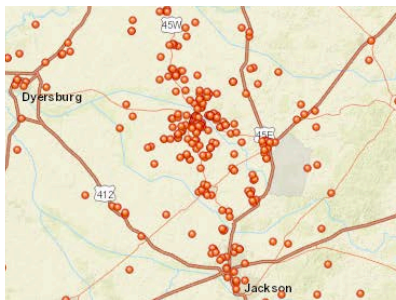

Mobile Data

WTIA is very pleased to offer single-site mobile data options for our communities.

BESURE TO VISIT OUR BLOG