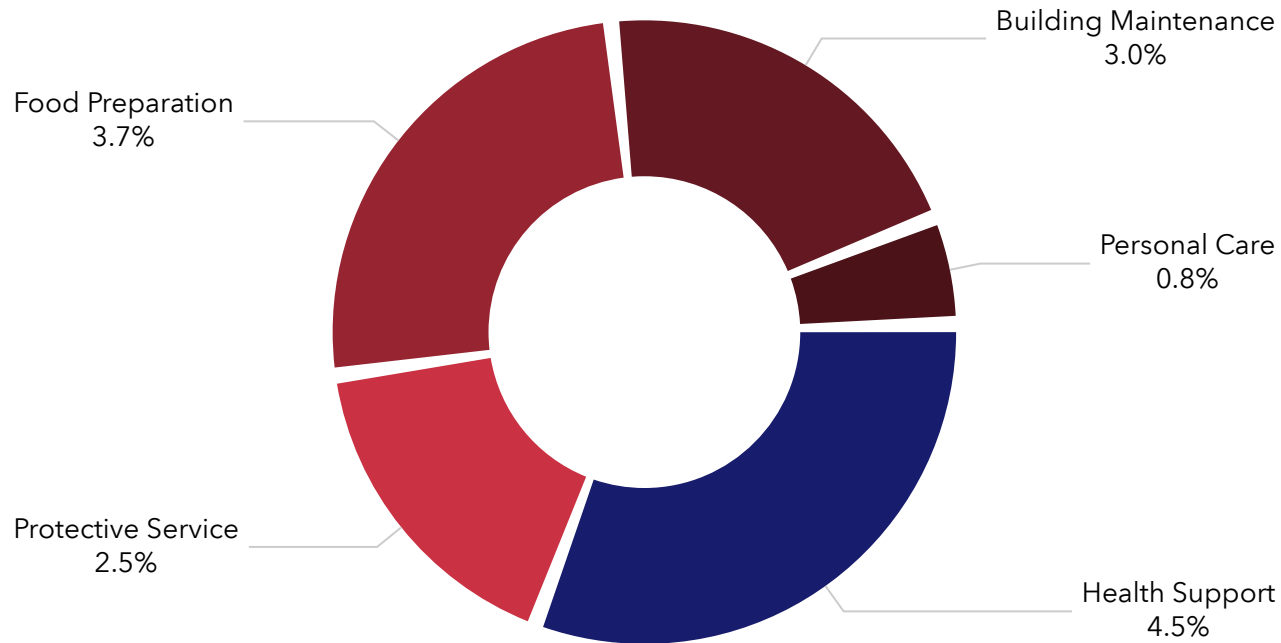

Tennessee

Community Summary2 (Esri 2025)

Crockett County, TN (Crockett Coun...)

Crockett County, TN (47033)

Geography: County

Prepared by WTIA

Services

Blue Collar