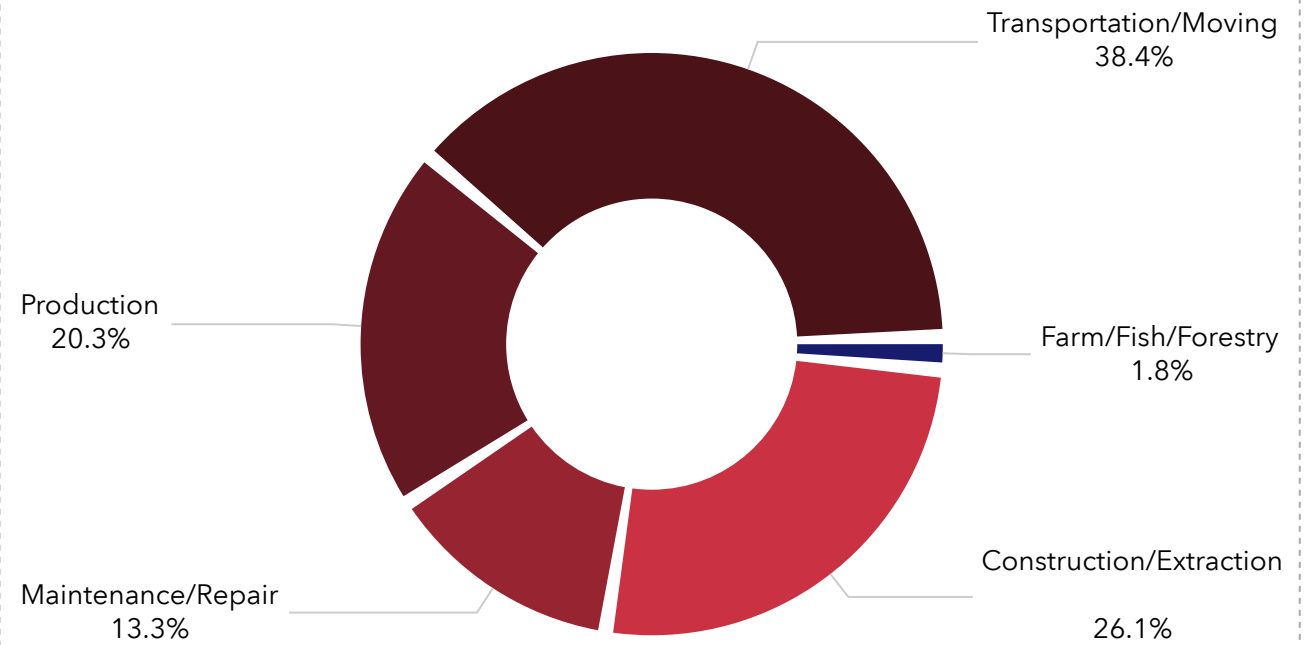

Tennessee

Community Summary2 (Esri 2025)

Crockett County, TN (Crockett Coun...)

Crockett County, TN (47033)

Geography: County

Prepared by WTIA

Services

Blue Collar