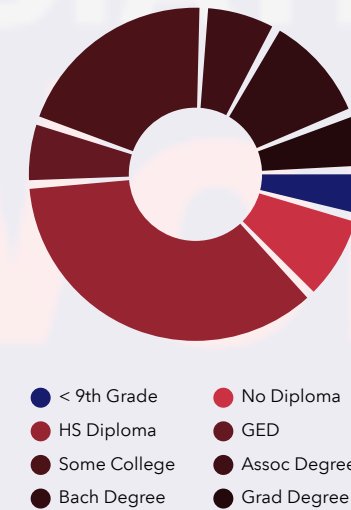

Educational Attainment