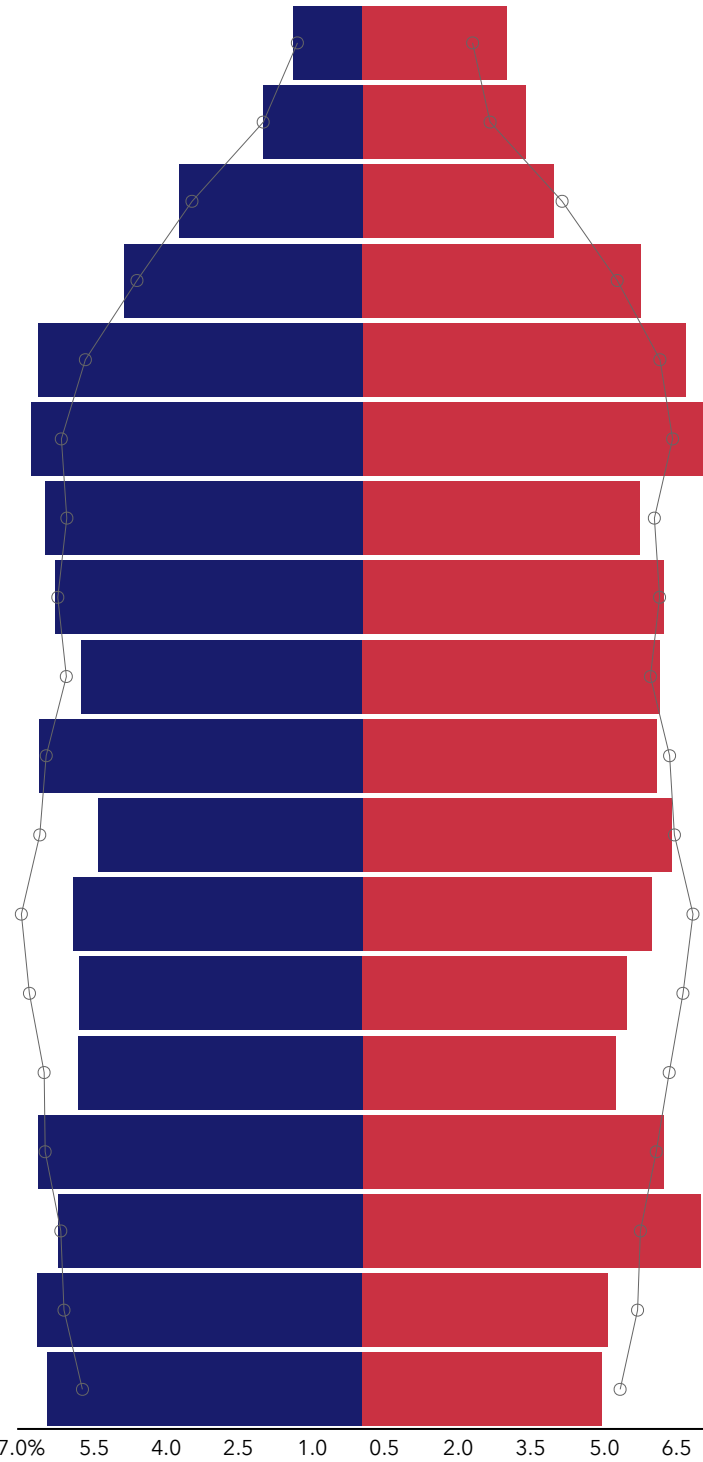

Community Summary2 (Esri 2025)

Crockett County, TN (Crockett Coun...)

Crockett County, TN (47033)

Geography: County

Prepared by WTIA

COMMUNITY SUMMARY

Crockett County, TN
Geography: County

13,896	-0.02%	2.46	56.5	41.9	\$65,002	\$154,664	\$180,712	22.0%	57.2%	20.8%
Population Total	Population Growth	Average HH Size	Diversity Index	Median Age	Median HH Income	Median Home Value	Median Net Worth	Age <18	Age 18-64	Age 65+

Household Income

Educational Attainment

Commute Time: Minutes

Dots show comparison to

Tennessee

Source: This infographic contains data provided by Esri (2025), ACS (2019-2023).

©2026 Esri

Source: This infographic contains data provided by Esri (2025), ACS (2019-2023).

©2026 Esri

Page 1 of 4

March 18, 2026

Community Summary2 (Esri 2025)

Crockett County, TN (Crockett Coun...)

Crockett County, TN (47033)

Geography: County

Prepared by WTIA

Age Pyramid

The largest group:
2025 Females Age 60-64

The smallest group:
2025 Males Age 85+

Dots show comparison to

Tennessee

Net Worth (%)

Percent of households

Dots show comparison to