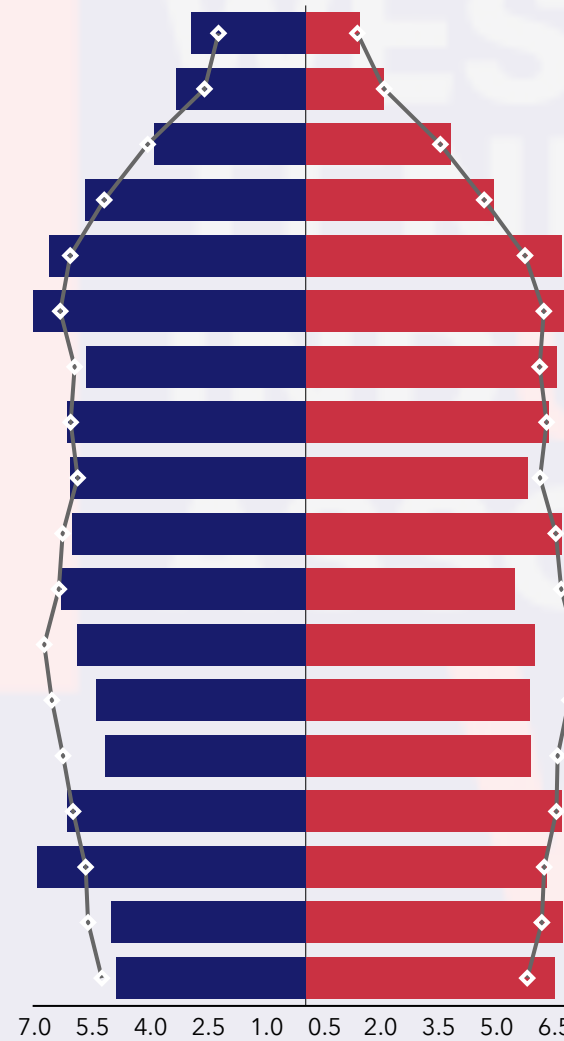

Community Summary2 (Esri 2025)

Crockett County, TN (Crockett Coun...)

Crockett County, TN (47033)

Geography: County

Prepared by WTIA

COMMUNITY SUMMARY

Crockett County, TN
Geography: County

13,896	-0.02%	2.46	56.5	41.9	\$65,002	\$154,664	\$180,712	22.0%	57.2%	20.8%
Population Total	Population Growth	Average HH Size	Diversity Index	Median Age	Median HH Income	Median Home Value	Median Net Worth	Age <18	Age 18-64	Age 65+

14.3%
Services

32.6%
Blue Collar

53.0%
White Collar

Mortgage as Percent of Salary

Age Profile: 5 Year Increments

Home Ownership

Housing: Year Built

Home Value

©2026 Esri

Page 1 of 4

March 18, 2026

Community Summary2 (Esri 2025)

Crockett County, TN (Crockett Coun...)

Crockett County, TN (47033)

Geography: County

Prepared by WTIA

Age Pyramid

The largest group:
2025 Females Age 60-64

The smallest group:
2025 Males Age 85+

Dots show comparison to

Tennessee

Net Worth (%)

Percent of households

Dots show comparison to