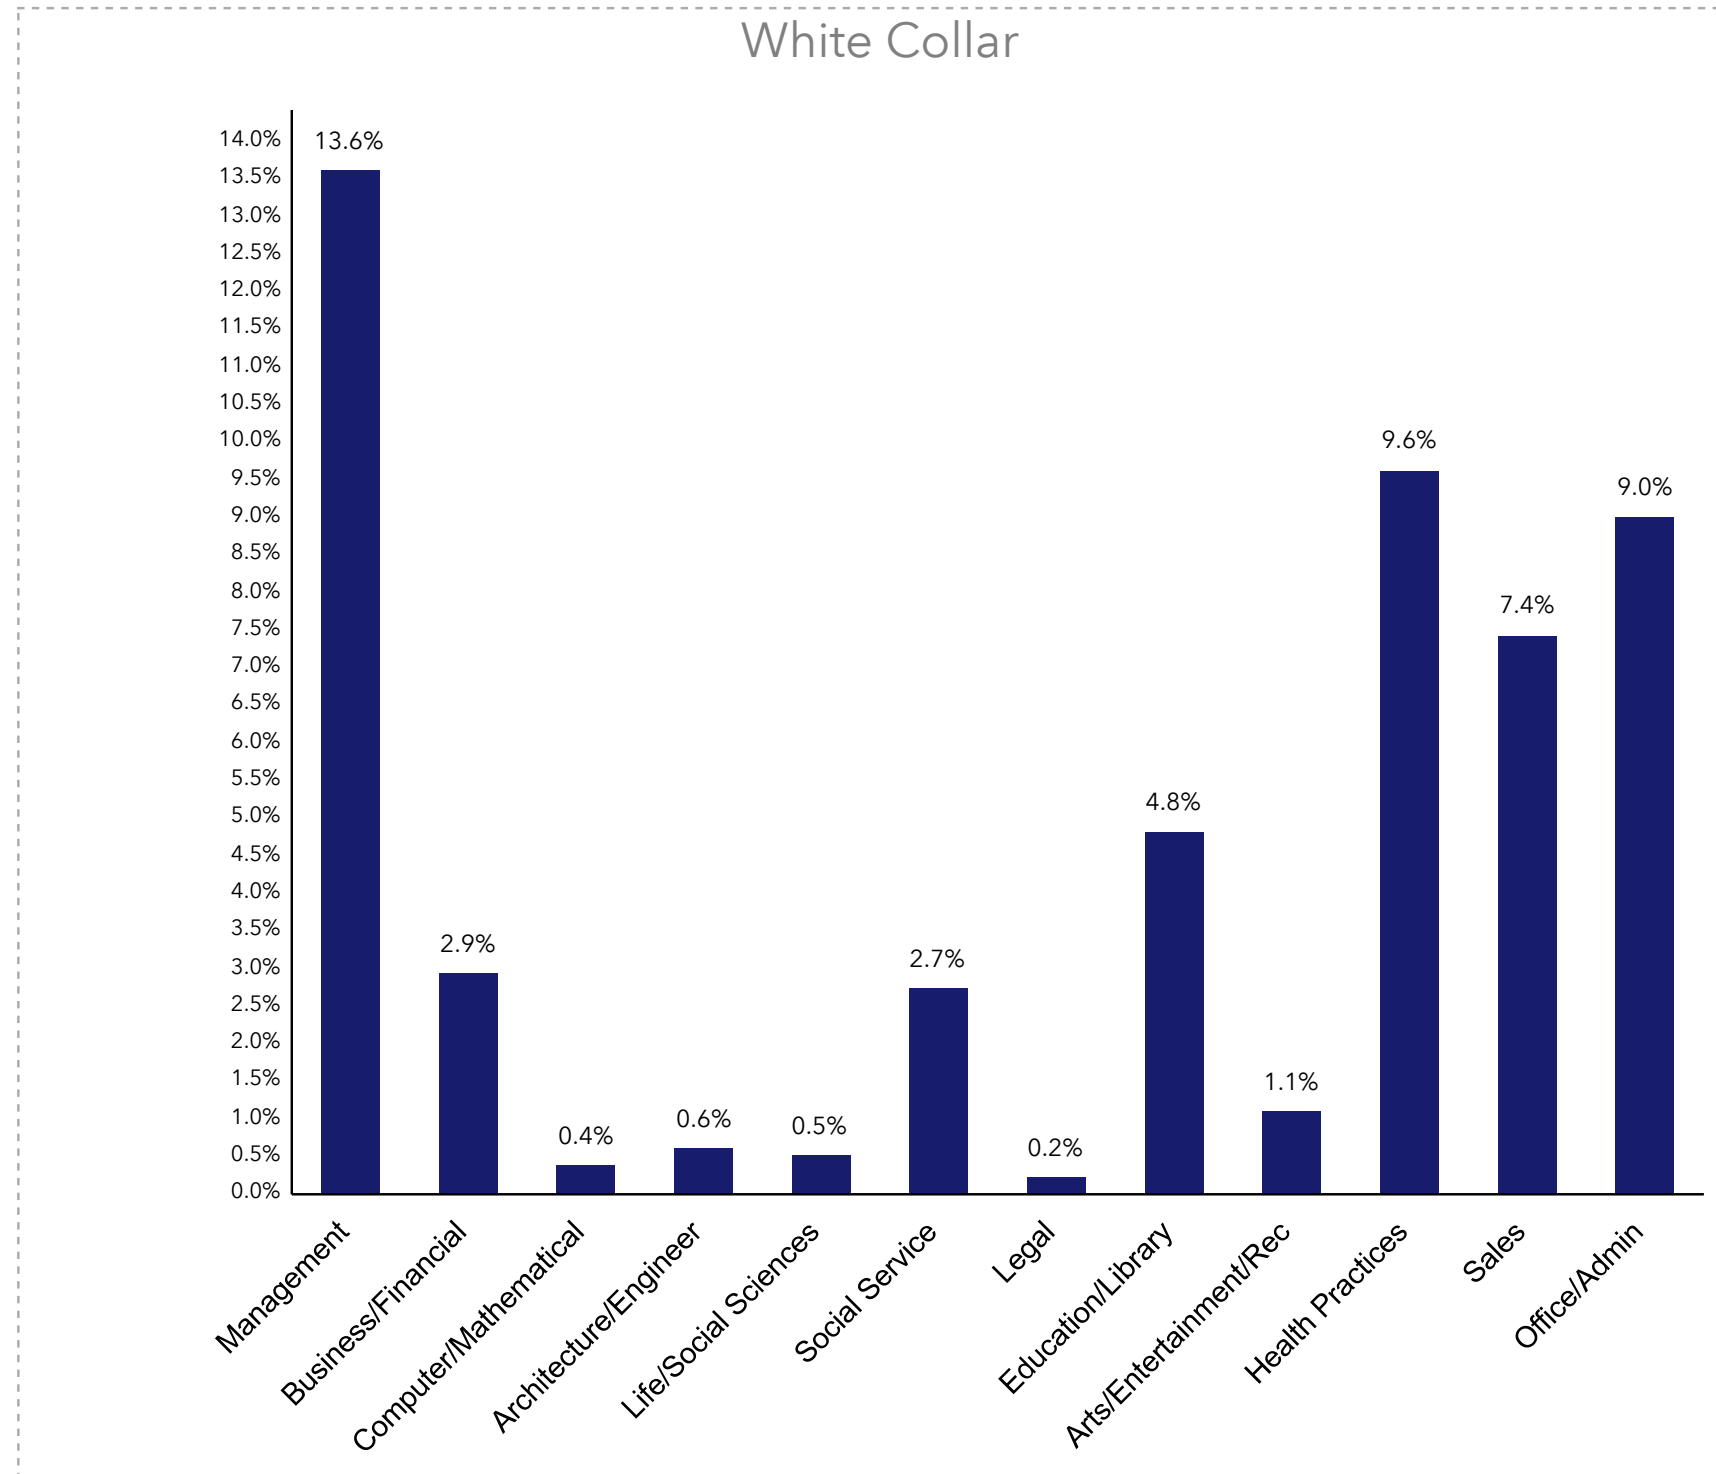

Community Summary2 (Esri 2025)

Crockett County, TN (Crockett Coun...)

Crockett County, TN (47033)

Geography: County

Prepared by WTIA

Source: This infographic contains data provided by Esri (2025), ACS (2019-2023).