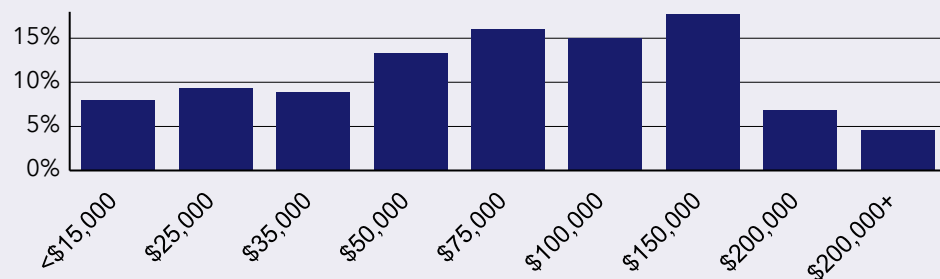

Household Income