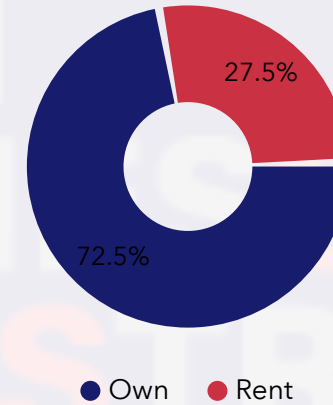

14.3%
Services

32.6%
Blue Collar

53.0%
White Collar

Mortgage as Percent of Salary

Age Profile: 5 Year Increments

Home Ownership

Housing: Year Built

Home Value