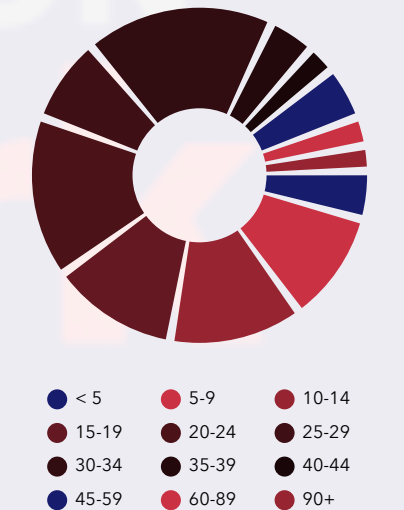

Community Summary2 (Esri 2025)

Crockett County, TN (Crockett Coun...)

Crockett County, TN (47033)

Geography: County

Prepared by WTIA

COMMUNITY SUMMARY

Crockett County, TN
Geography: County

13,896	-0.02%	2.46	56.5	41.9	\$65,002	\$154,664	\$180,712	22.0%	57.2%	20.8%
Population Total	Population Growth	Average HH Size	Diversity Index	Median Age	Median HH Income	Median Home Value	Median Net Worth	Age <18	Age 18-64	Age 65+

14.3%
Services

32.6%
Blue Collar

53.0%
White Collar

Mortgage as Percent of Salary

Age Profile: 5 Year Increments

Home Ownership

Housing: Year Built

Home Value

Household Income

Educational Attainment

Commute Time: Minutes

Dots show comparison to

Tennessee

Source: This infographic contains data provided by Esri (2025), ACS (2019-2023).

©2026 Esri

Source: This infographic contains data provided by Esri (2025), ACS (2019-2023).

Age Pyramid

The largest group:
2025 Females Age 60-64

The smallest group:
2025 Males Age 85+

Dots show comparison to

Tennessee

Net Worth (%)

Percent of households

Dots show comparison to