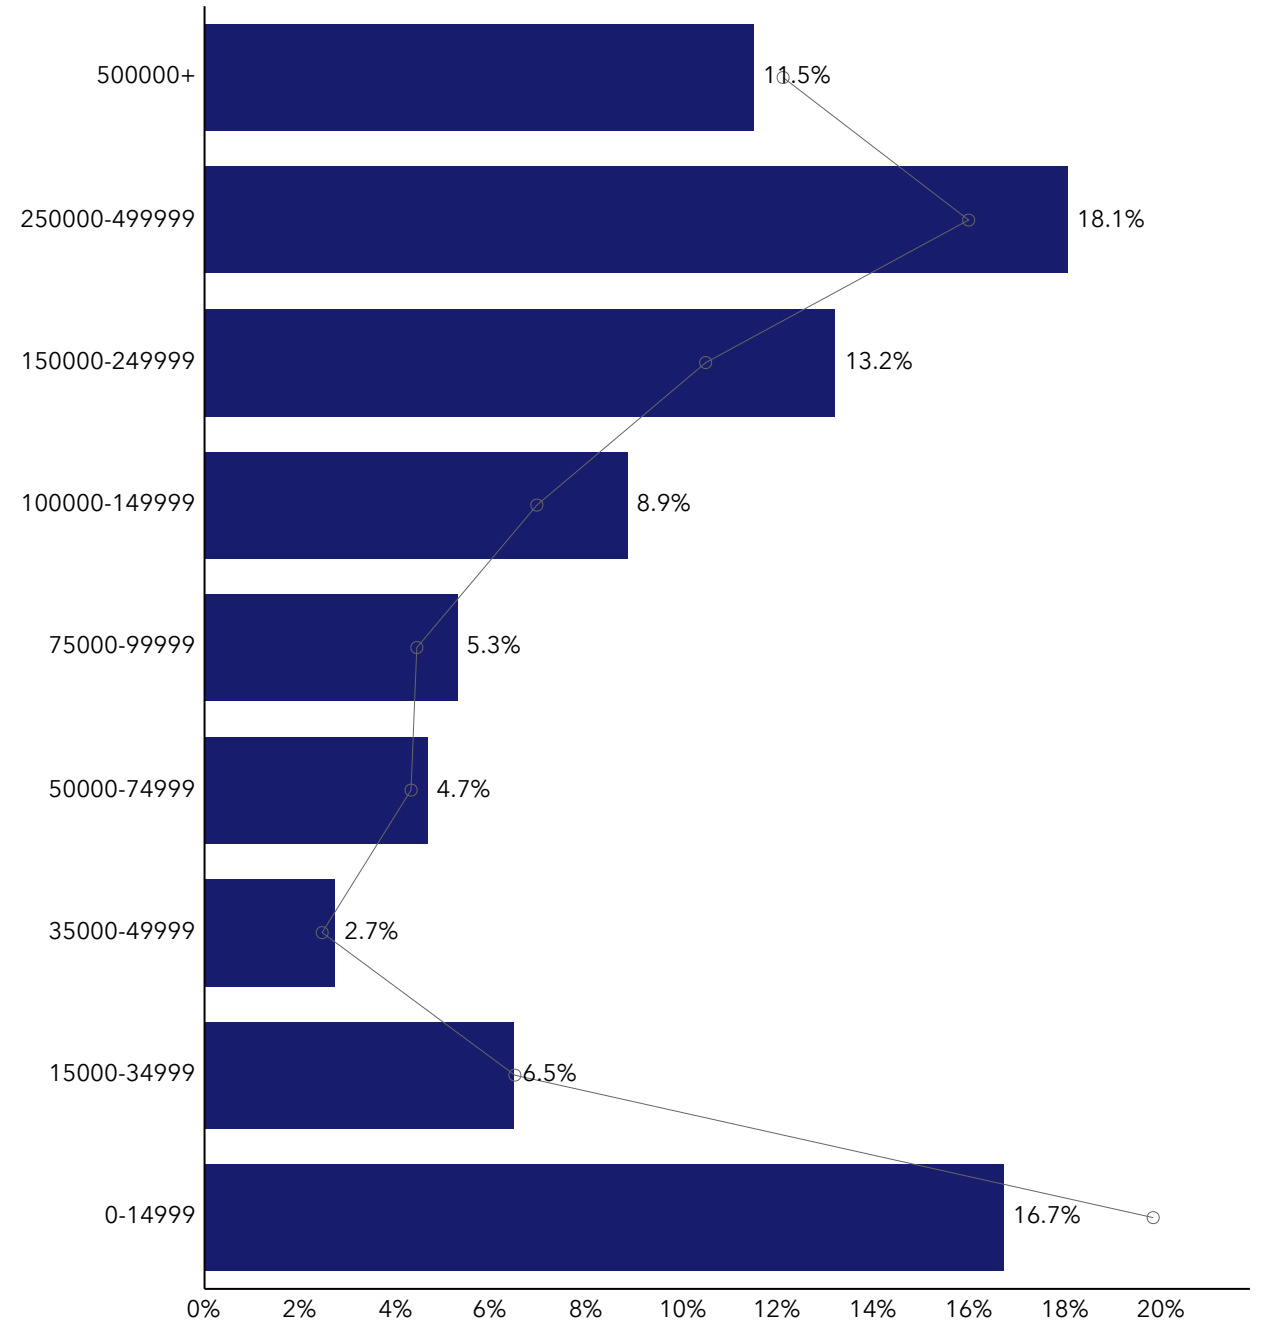

Age Pyramid

The largest group:
2025 Females Age 60-64

The smallest group:
2025 Males Age 85+

Dots show comparison to

Tennessee

Net Worth (%)

Percent of households

Dots show comparison to