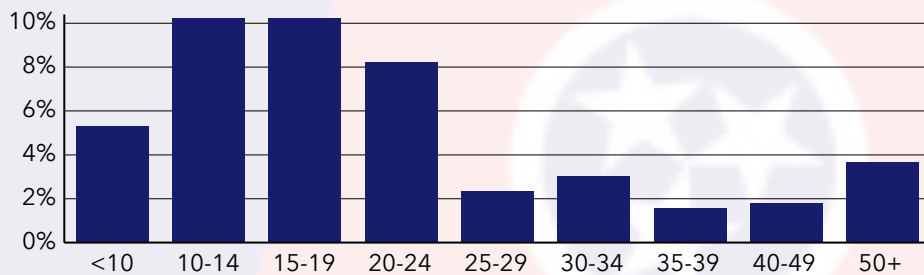

14.3%
Services

32.6%
Blue Collar

53.0%
White Collar

Mortgage as Percent of Salary

Age Profile: 5 Year Increments

Home Ownership

Housing: Year Built

Home Value

Age Pyramid

The largest group:
2025 Females Age 60-64

The smallest group:
2025 Males Age 85+

Dots show comparison to

Tennessee

Net Worth (%)

Percent of households

Dots show comparison to