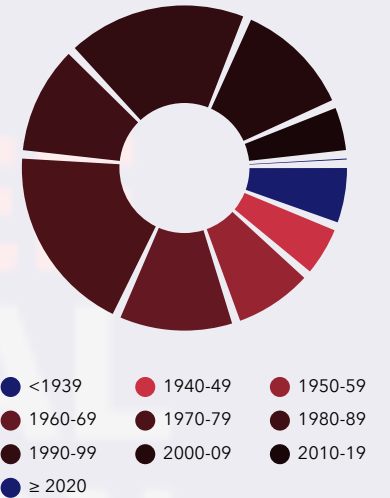

14.3%
Services

32.6%
Blue Collar

53.0%
White Collar

Mortgage as Percent of Salary

Age Profile: 5 Year Increments

Home Ownership

Housing: Year Built

Home Value

Age Pyramid

The largest group:
2025 Females Age 60-64

The smallest group:
2025 Males Age 85+

Dots show comparison to

Tennessee

Net Worth (%)

Percent of households

Dots show comparison to