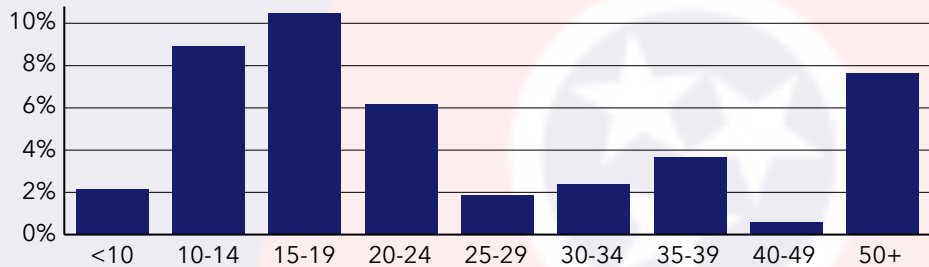

15.0%
Services

33.7%
Blue Collar

51.4%
White Collar

Mortgage as Percent of Salary

Age Profile: 5 Year Increments

Home Ownership

Housing: Year Built

Home Value

Household Income

Educational Attainment

Commute Time: Minutes

Source: This infographic contains data provided by Esri (2025), ACS (2019-2023).

© 2026 Esri

Source: This infographic contains data provided by Esri (2025), ACS (2019-2023).