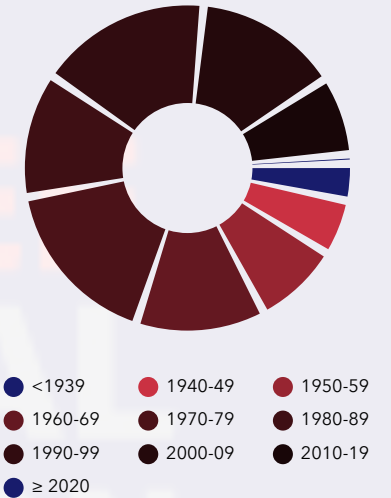

Community Summary2 (Esri 2025)

Decatur County, TN (Decatur Count...)

Decatur County, TN (47039)

Geography: County

Prepared by WTIA

COMMUNITY SUMMARY

Decatur County, TN
Geography: County

11,546	0.18%	2.33	22.4	47.8	\$51,179	\$170,522	\$153,370	18.9%	54.9%	26.1%
Population Total	Population Growth	Average HH Size	Diversity Index	Median Age	Median HH Income	Median Home Value	Median Net Worth	Age <18	Age 18-64	Age 65+

15.0%
Services

33.7%
Blue Collar

51.4%
White Collar

Mortgage as Percent of Salary

Age Profile: 5 Year Increments

Home Ownership

Housing: Year Built

Home Value