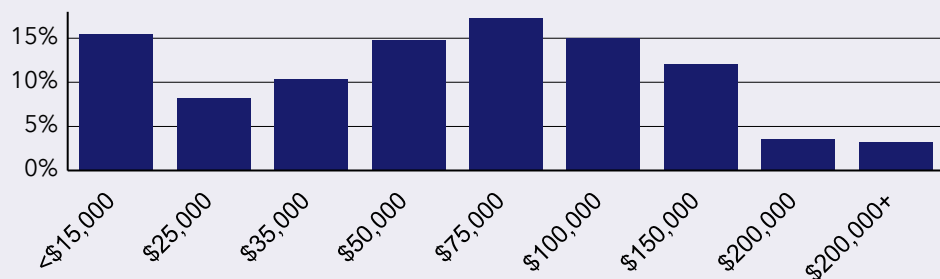

Household Income