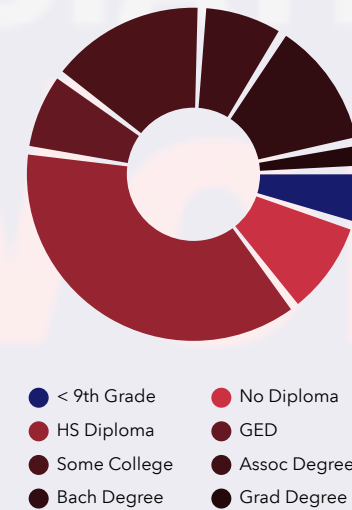

Educational Attainment