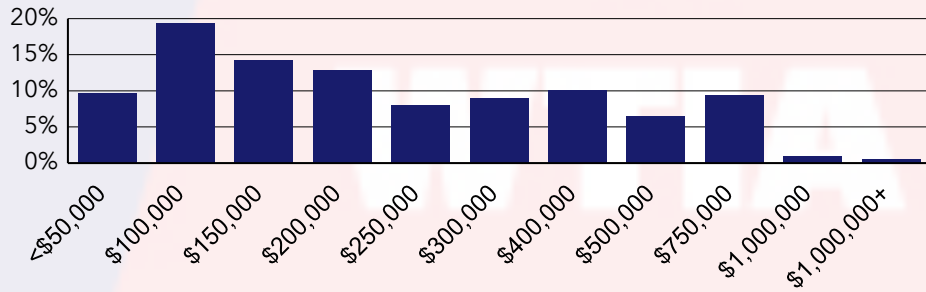

15.0%
Services

33.7%
Blue Collar

51.4%
White Collar

Mortgage as Percent of Salary

Age Profile: 5 Year Increments

Home Ownership

Housing: Year Built

Home Value