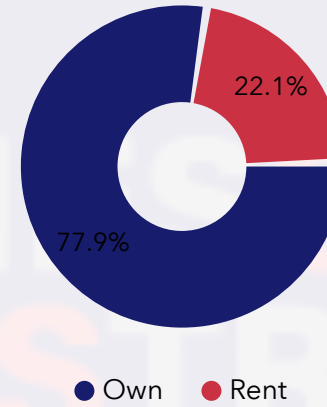

15.0%
Services

33.7%
Blue Collar

51.4%
White Collar

Mortgage as Percent of Salary

Age Profile: 5 Year Increments

Home Ownership

Housing: Year Built

Home Value