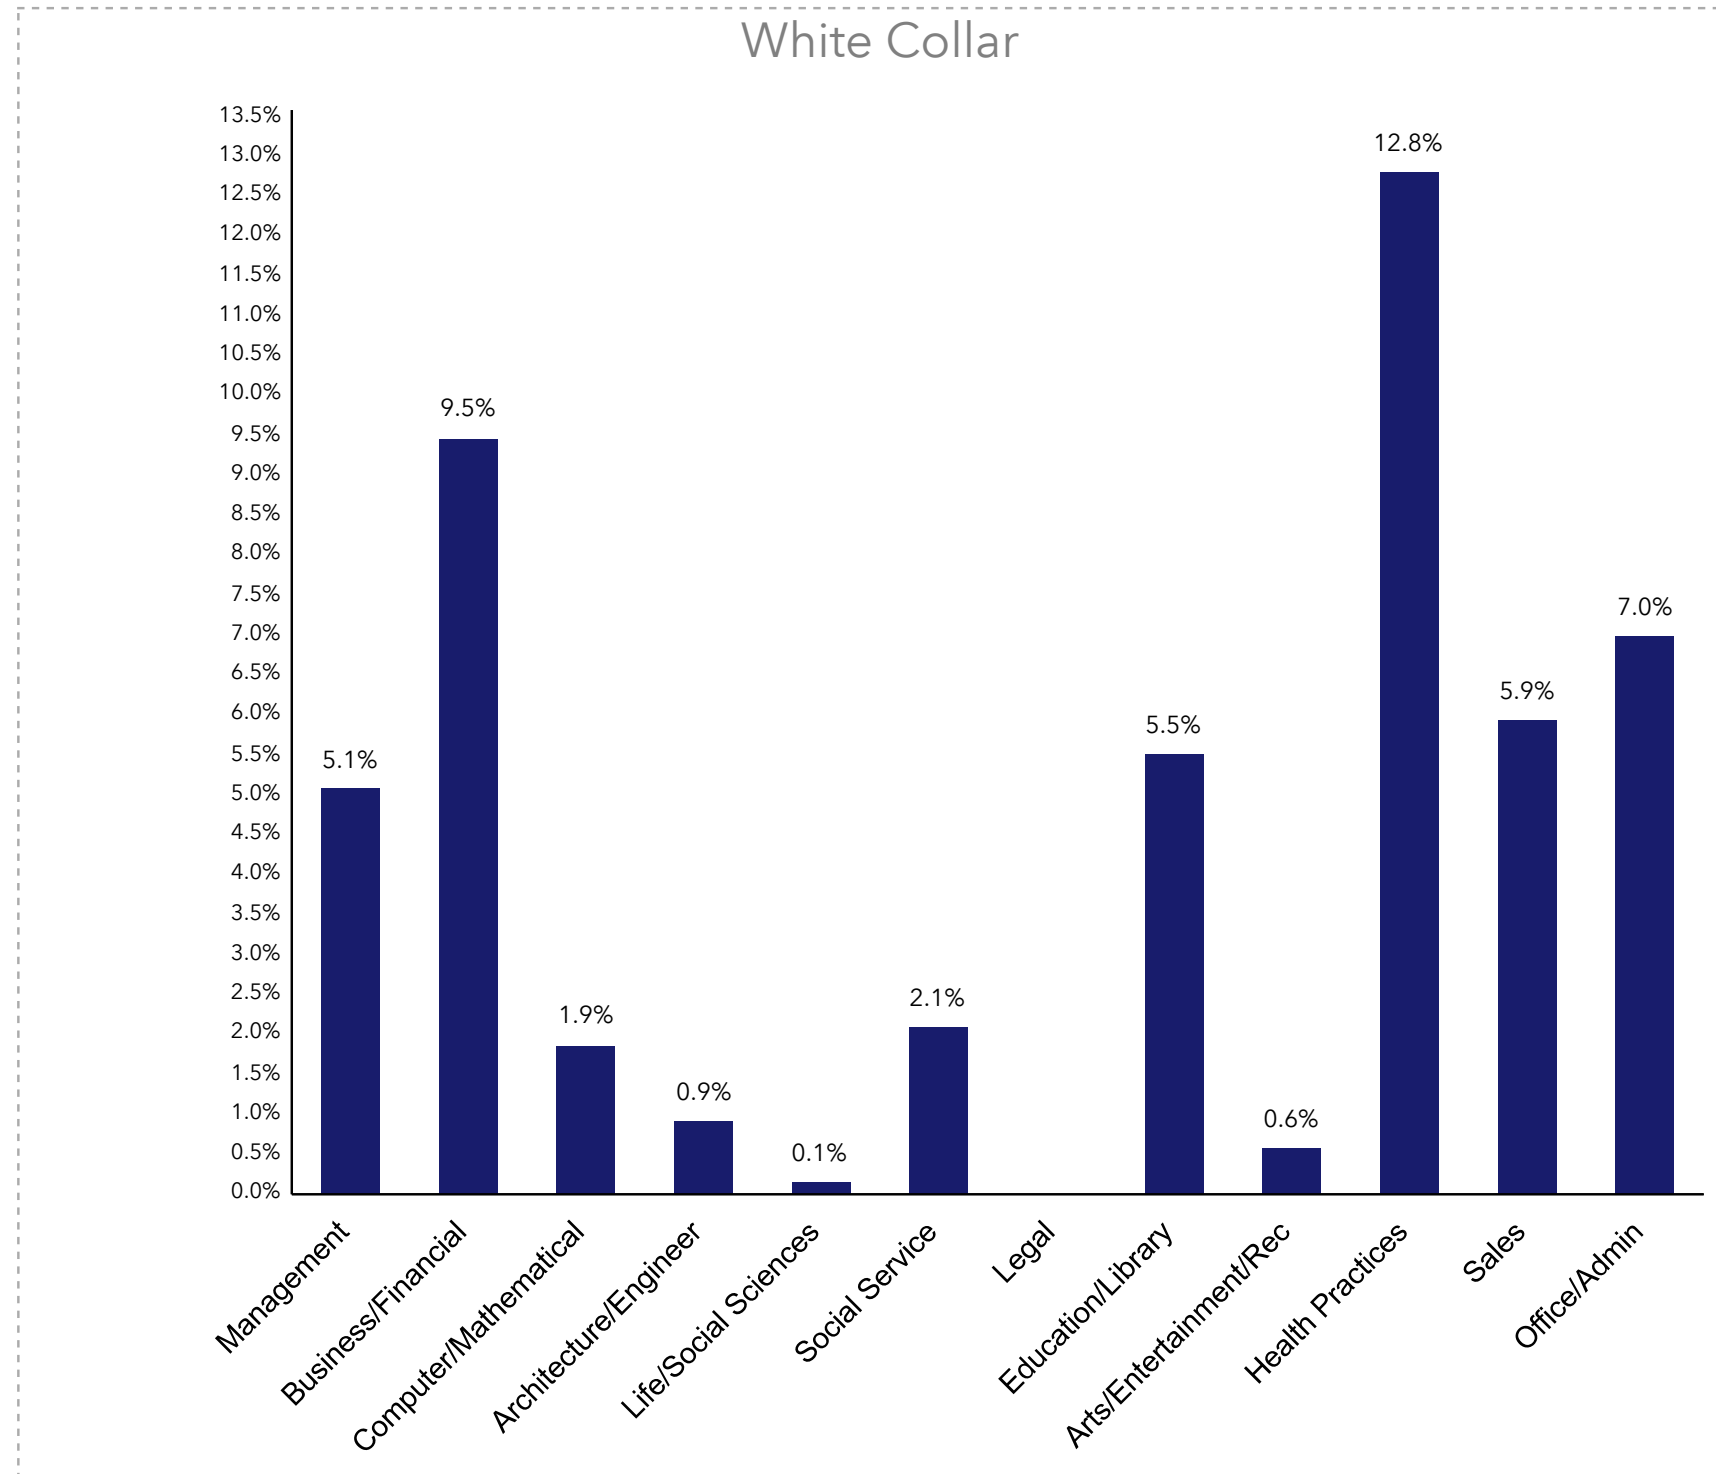

Community Summary2 (Esri 2025)

Decatur County, TN (Decatur Count...)

Decatur County, TN (47039)

Geography: County

Prepared by WTIA

Source: This infographic contains data provided by Esri (2025), ACS (2019-2023).