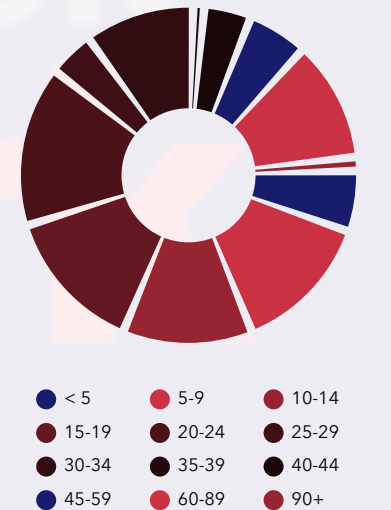

Commute Time: Minutes

Source: This infographic contains data provided by Esri (2025), ACS (2019-2023).

© 2026 Esri

Source: This infographic contains data provided by Esri (2025), ACS (2019-2023).

©2026 Esri

Page 1 of 4

March 18, 2026