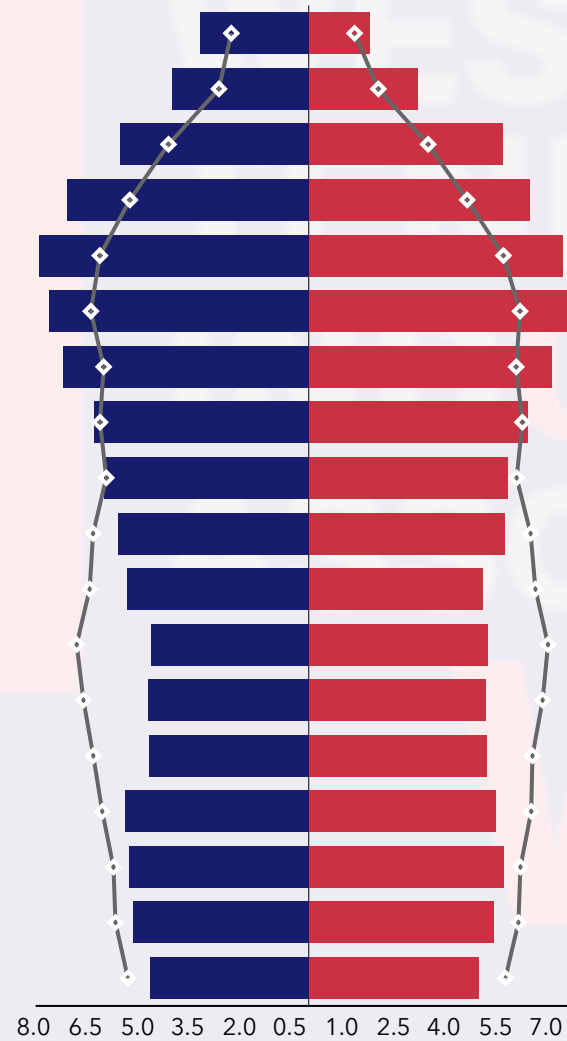

Community Summary2 (Esri 2025)

Decatur County, TN (Decatur Count...)

Decatur County, TN (47039)

Geography: County

Prepared by WTIA

COMMUNITY SUMMARY

Decatur County, TN
Geography: County

11,546	0.18%	2.33	22.4	47.8	\$51,179	\$170,522	\$153,370	18.9%	54.9%	26.1%
Population Total	Population Growth	Average HH Size	Diversity Index	Median Age	Median HH Income	Median Home Value	Median Net Worth	Age <18	Age 18-64	Age 65+

15.0%
Services

33.7%
Blue Collar

51.4%
White Collar

Mortgage as Percent of Salary

Age Profile: 5 Year Increments

Home Ownership

Housing: Year Built

Home Value

©2026 Esri

Page 1 of 4

March 18, 2026

Community Summary2 (Esri 2025)

Decatur County, TN (Decatur Count...)

Decatur County, TN (47039)

Geography: County

Prepared by WTIA