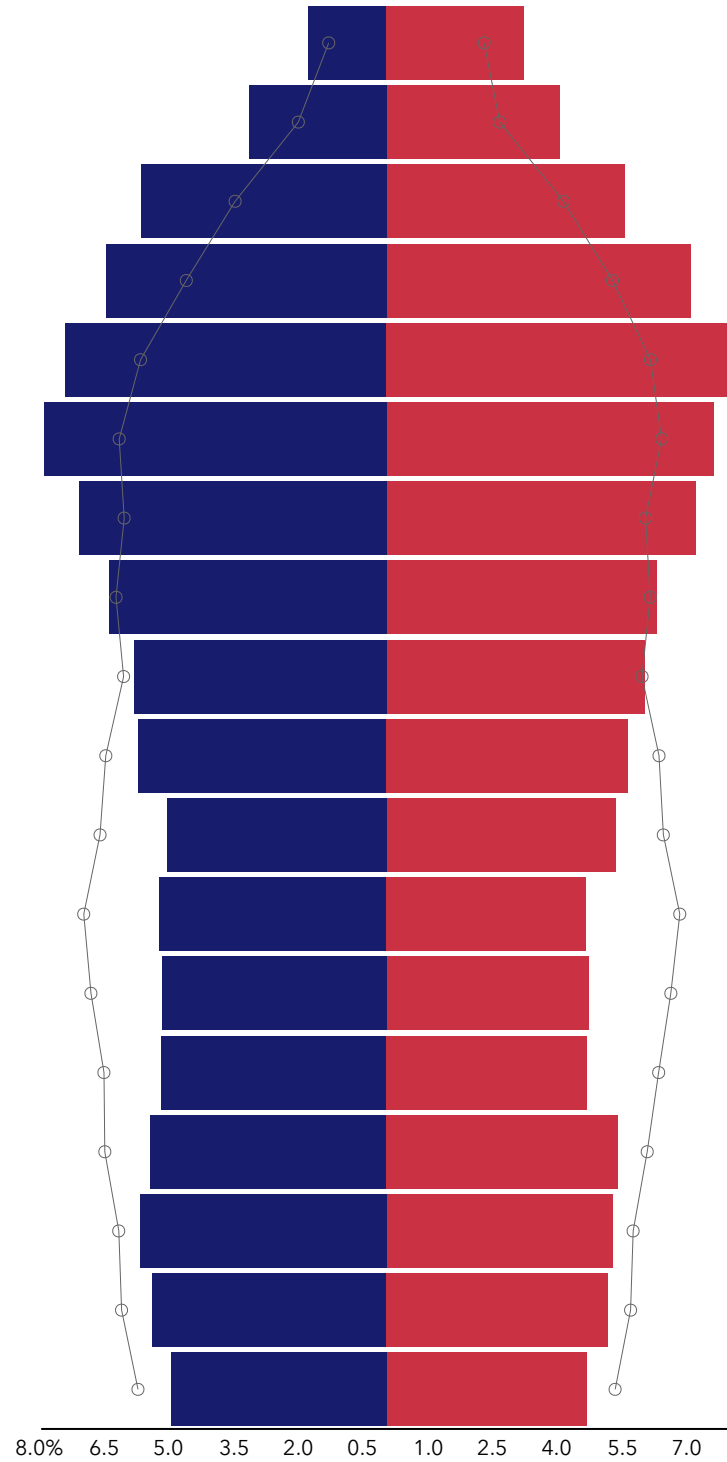

Community Summary2 (Esri 2025)

Decatur County, TN (Decatur Count...)

Decatur County, TN (47039)

Geography: County

Prepared by WTIA

COMMUNITY SUMMARY

Decatur County, TN
Geography: County

11,546	0.18%	2.33	22.4	47.8	\$51,179	\$170,522	\$153,370	18.9%	54.9%	26.1%
Population Total	Population Growth	Average HH Size	Diversity Index	Median Age	Median HH Income	Median Home Value	Median Net Worth	Age <18	Age 18-64	Age 65+

15.0%
Services

33.7%
Blue Collar

51.4%
White Collar

Mortgage as Percent of Salary

Age Profile: 5 Year Increments

Home Ownership

Housing: Year Built

Home Value

©2026 Esri

Page 1 of 4

March 18, 2026

Community Summary2 (Esri 2025)

Decatur County, TN (Decatur Count...)

Decatur County, TN (47039)

Geography: County

Prepared by WTIA

Age Pyramid

Dots show comparison to

Tennessee

Net Worth (%)

Dots show comparison to

Tennessee

Community Summary2 (Esri 2025)

Decatur County, TN (Decatur Count...)