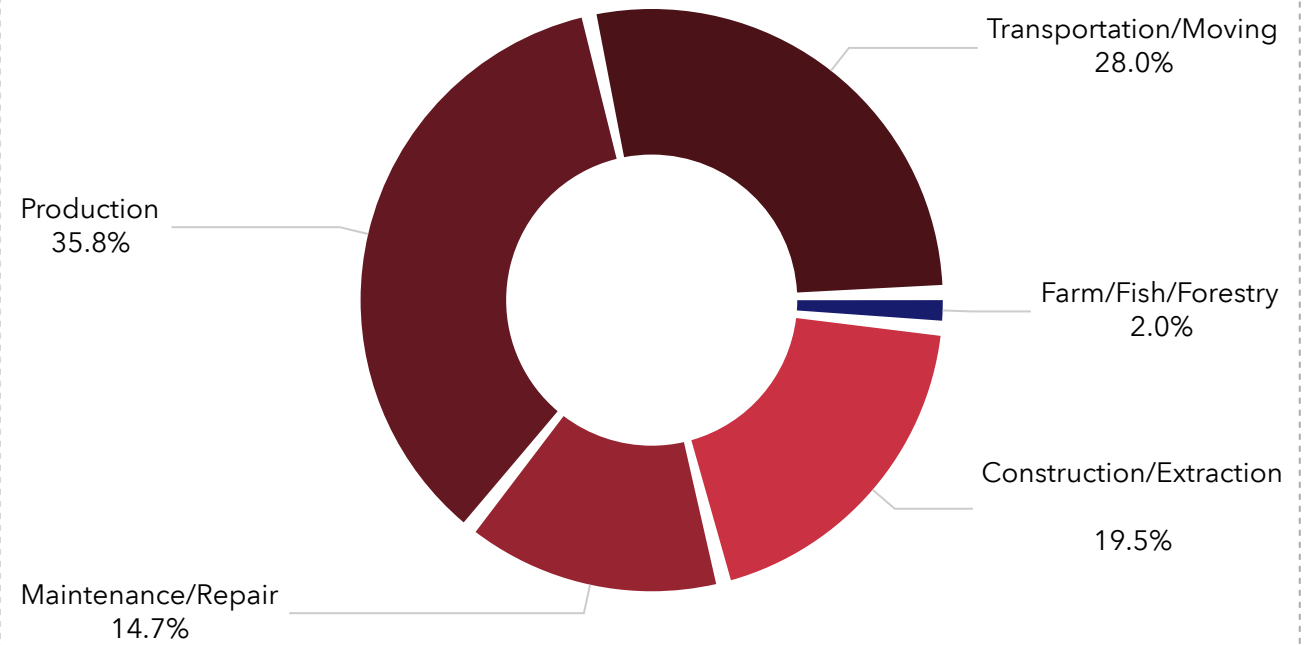

Decatur County, TN (47039)

Geography: County

Prepared by WTIA

Services

Blue Collar

Community Summary2 (Esri 2025)

Decatur County, TN (Decatur Count...)

Decatur County, TN (47039)

Geography: County

Prepared by WTIA

Source: This infographic contains data provided by Esri (2025), ACS (2019-2023).