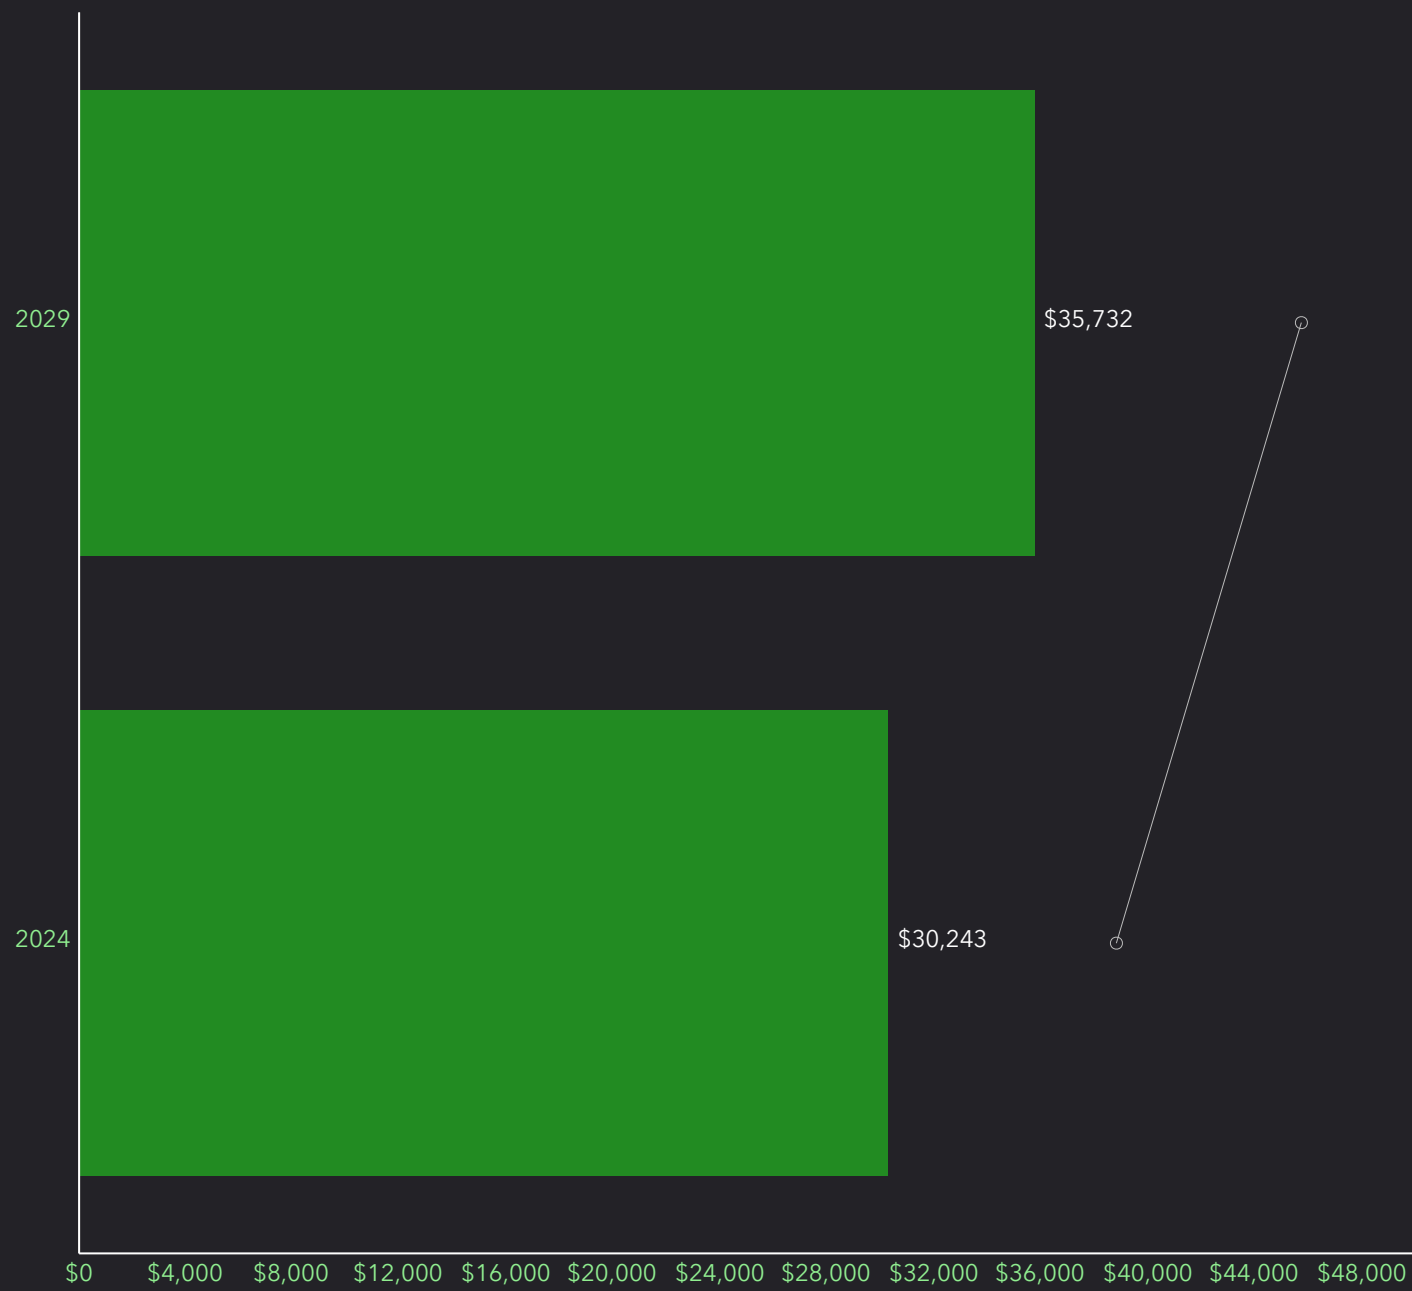

Demographic Profile

Obion County, TN
Obion County, TN (47131)
Geography: County

Prepared by WTIA

Per Capita Income

Dots show comparison to Tennessee