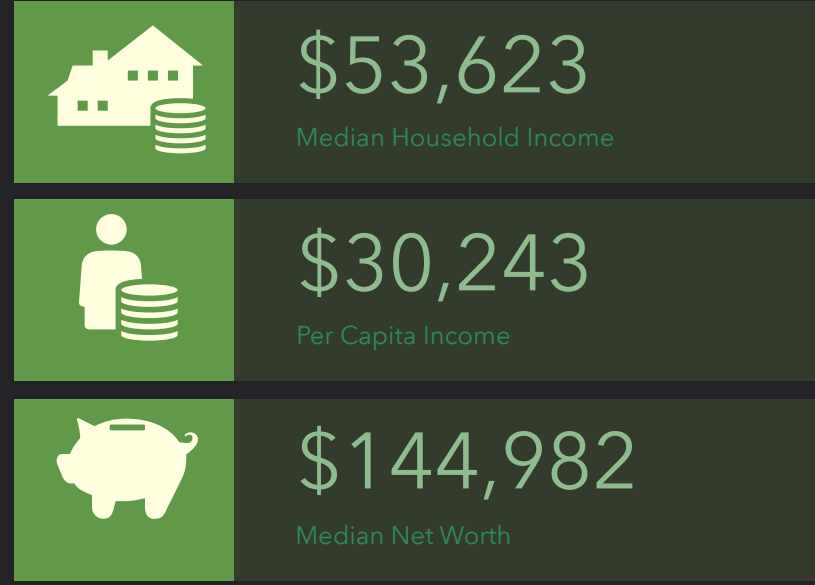

### EDUCATION

### INCOME

## Average Household Size

for this area

**2.35** which is less than the average for United States

Area	Value	0.00	4.00
United States	2.53	<div style="width: 60%;"></div>	
Tennessee	2.45	<div style="width: 60%;"></div>	
<b>This area</b>	<b>2.35</b>	<div style="width: 58%;"></div>	