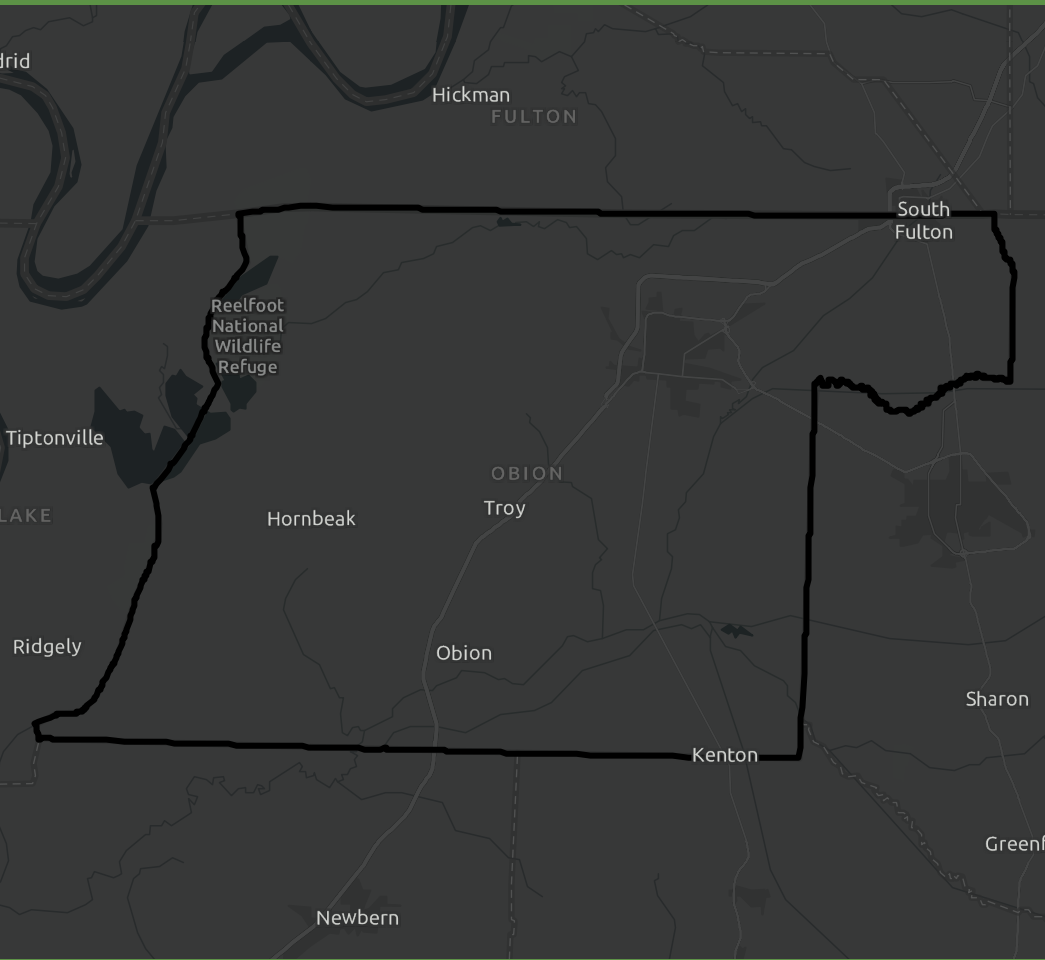

# Demographic Profile

Obion County, TN  
Obion County, TN (47131)  
Geography: County

Prepared by WTIA

## DEMOGRAPHIC PROFILE

Obion County, TN  
Geography: County