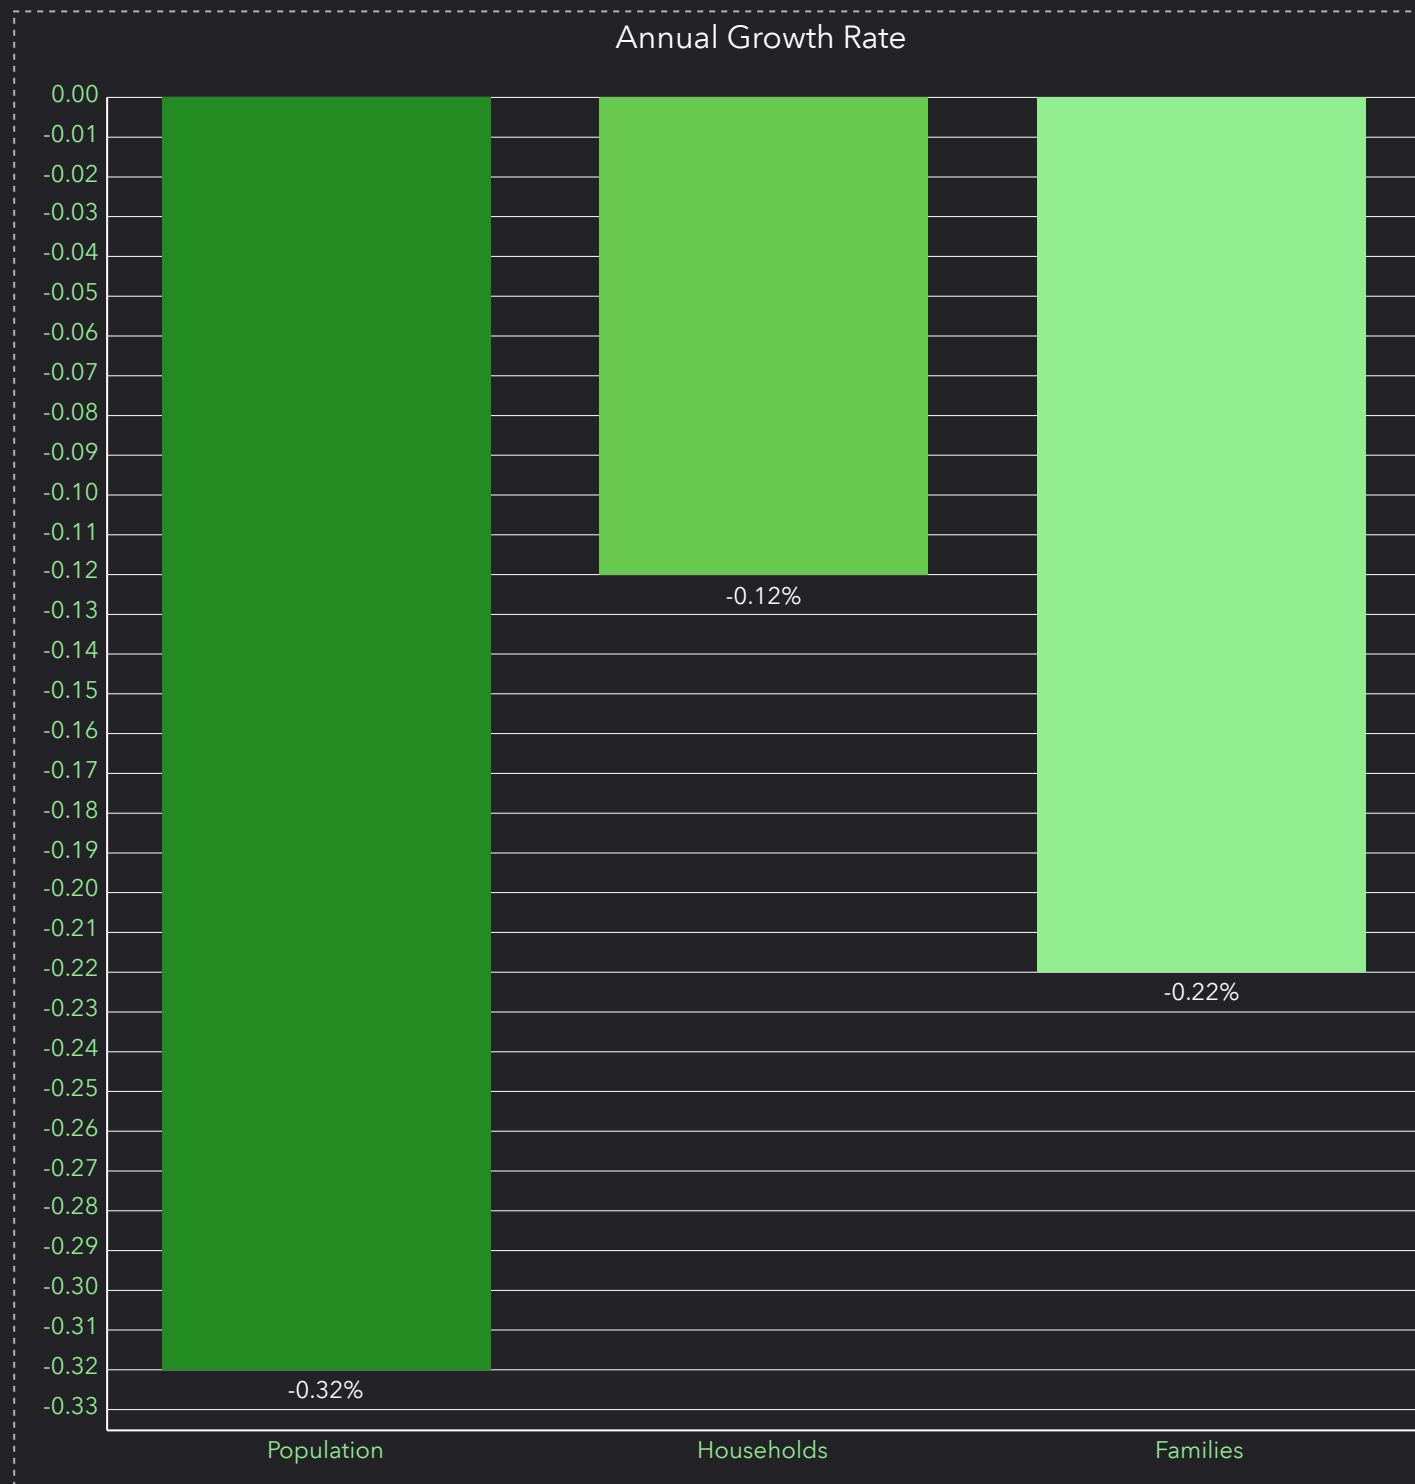

Demographic Profile

Obion County, TN
Obion County, TN (47131)
Geography: County

Prepared by WTIA

Source: This infographic contains data provided by Esri (2024, 2029).

Demographic Profile

Obion County, TN
Obion County, TN (47131)
Geography: County

Prepared by WTIA

Average Household Size

for this area

2.35 which is less than the average for United States

Area	Value	0.00	4.00
United States	2.53		
Tennessee	2.45		
This area	2.35		

Disposable Income (%)