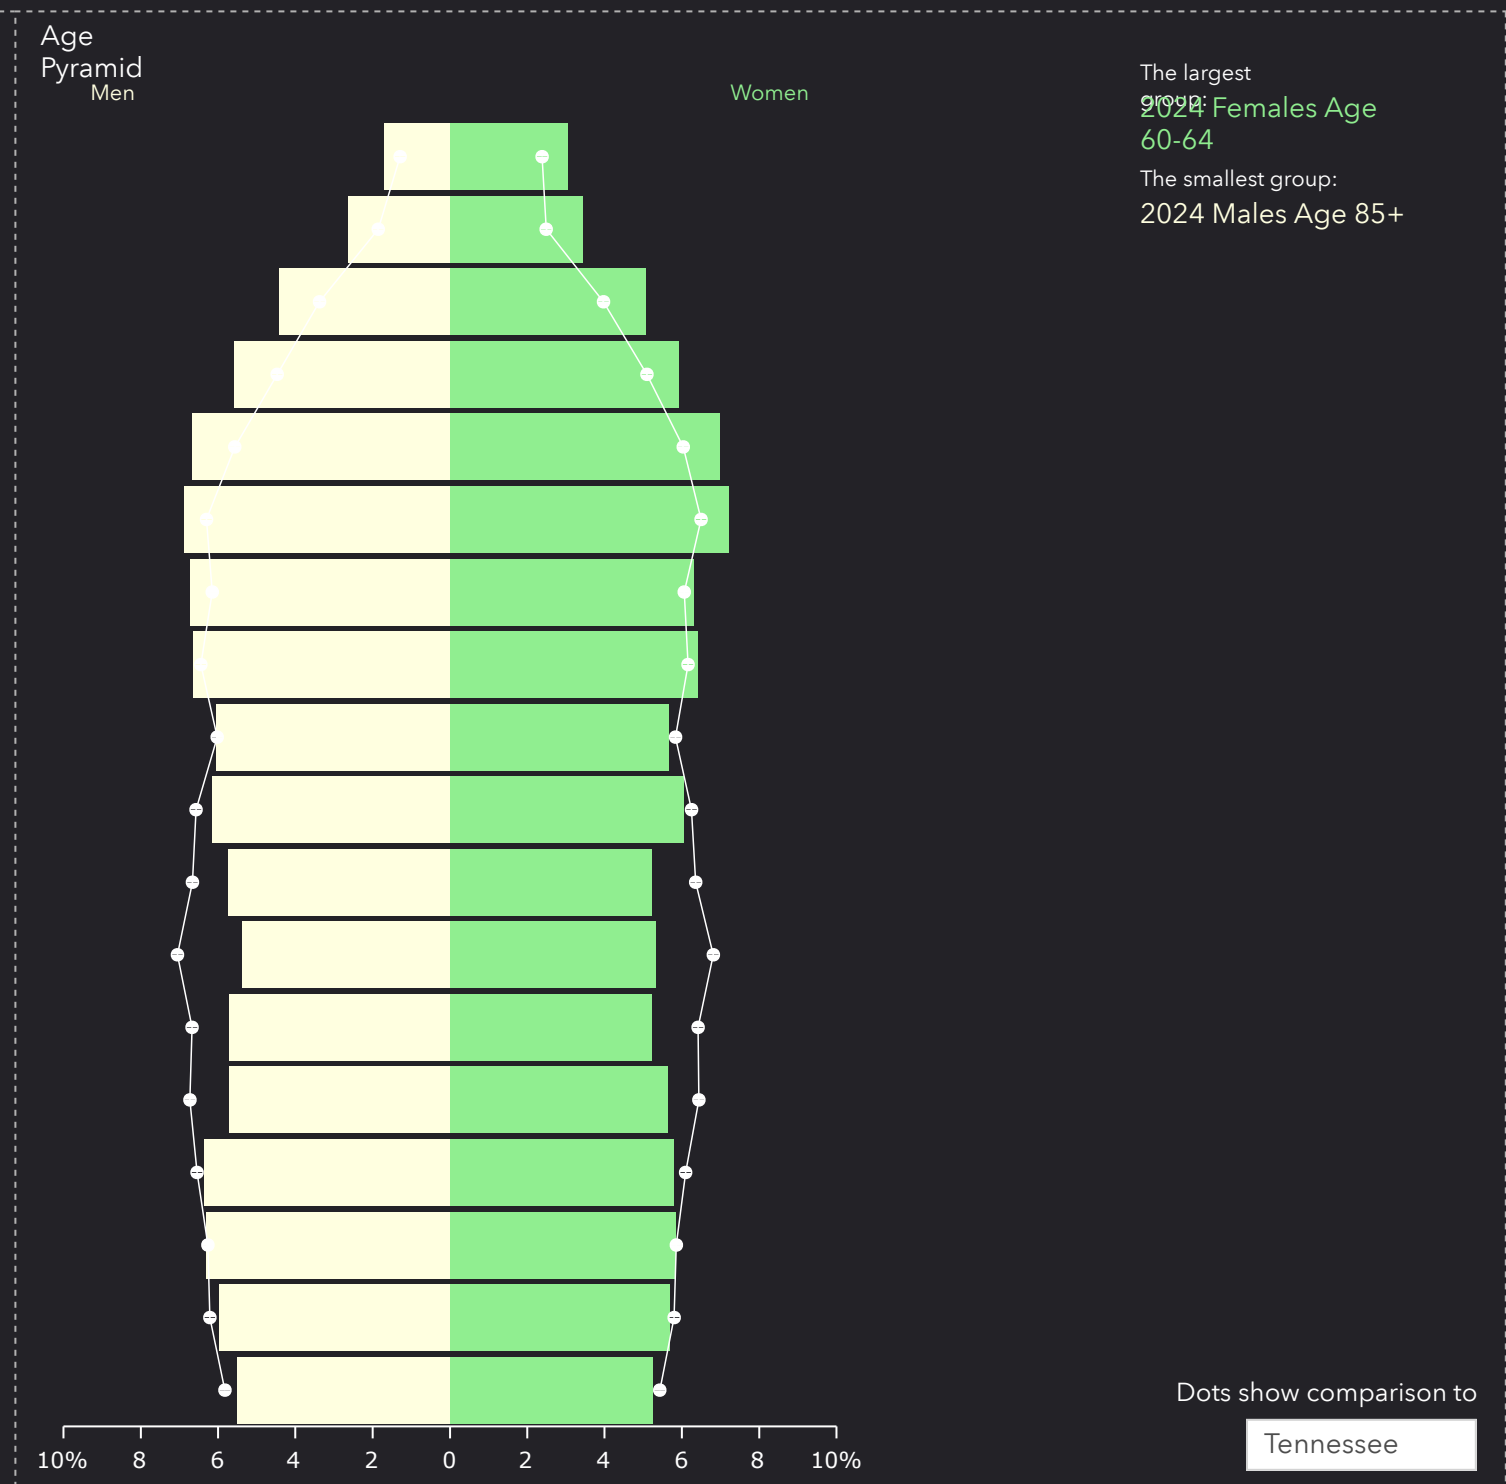

Demographic Profile

Obion County, TN
Obion County, TN (47131)
Geography: County

Prepared by WTIA

Source: This infographic contains data provided by Esri (2024, 2029).

Demographic Profile

Obion County, TN
Obion County, TN (47131)
Geography: County

Prepared by WTIA

Average Household Size

for this area

2.35 which is less than the average for United States

Area	Value	0.00	4.00
United States	2.53		
Tennessee	2.45		
This area	2.35		

Disposable Income (%)